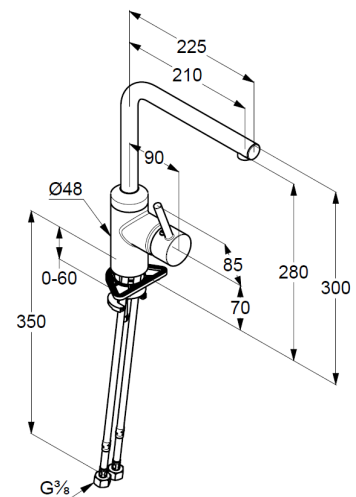

Technical Data

KLUDI L-INE
Kitchen faucet
DN 15

Ref.:
428143977

Finishes:
39 black matt finished

Product description
Manufacturer KLUDI GmbH & Co. KG
Typ: KLUDI L-INE
Kitchen faucet DN 15
Ref.: 428143977
Kitchen faucet DN 15
single lever mixer
single hole mounted
solid lever, metal
lateral actuation
Aerator M16,5 PCA laminar
ceramic cartridge with hotwater safety device
flow rate at 3 bar = 7,6 l/ min.
swivel spout (360°)
flexible hoses G 3/8 DVGW approved
rapid installation set

Product picture

Kein Foto 24.04.20

Dimensional drawing

Flow rate diagram