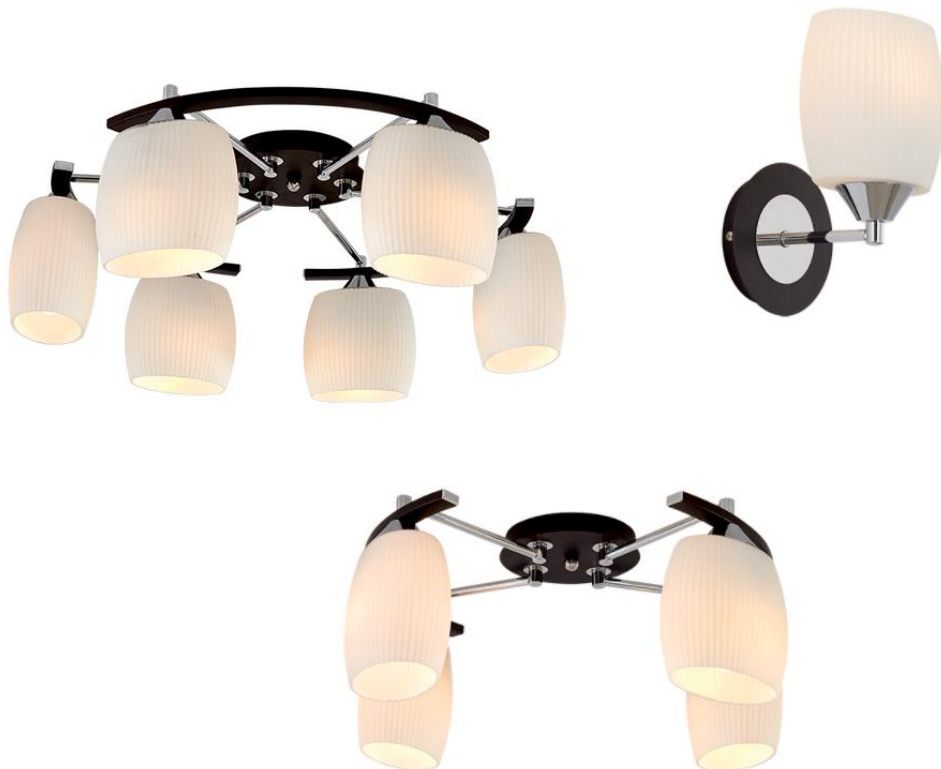

DECOR CLASSIC CECIL

Technical data

Nominal voltage:	230V/ 50-60Hz
Lamp holder:	E27
Colour:	Wenge and chrome
Material:	Metal with white glass
Protection against dust and moisture:	IP20

Features

- o *Resistant to shock and vibration stable body Attractive design*
- o *Attractive design*
- o *Environmentally Friendly – does not emit Mercury and Lead (by RoHS Directive)*
- o *No ultraviolet and infrared rays*

Area of application

- o *General illumination*
- o *Domestic applications*
- o *Home interior*

Variants and Dimensions

<i>Description</i>	<i>Lamp holder</i>	<i>Colour body</i>	<i>Size (mm)</i>			<i>Catalogue number</i>
			<i>Diameter</i>	<i>Length</i>	<i>Height</i>	
Chandelier	6XE27	Wenge and chrome	550	-	350	955CECIL6
Chandelier	4XE27	Wenge and chrome	400	-	350	955CECIL4
Wall lamp	1XE27	Wenge and chrome	160	260	140	955CECIL1W