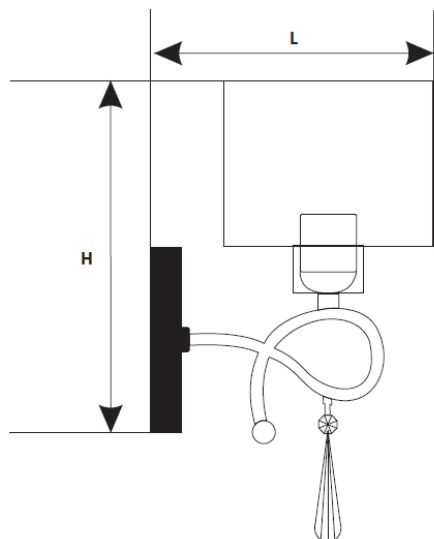

DIMENSIONS »

Catalogue number	Diameter (mm)	Height (mm)
55LILLY3	550	540
955LILLY5	650	590

TECHNICAL SPECIFICATION SHEET

ELMARK[®]

The Brand of Electricity

Catalogue number	Length (mm)	Height (mm)
955LILLY1W	220	330

Catalogue number	Diameter (mm)	Height (mm)
955LILLY1T	150	410
955LILLY1F	400	1585

ADDITIONAL INFORMATION »

 **955LILLY3**

This luminaire is compatible with bulbs of the energy classes:

874/2012 

Catalogue number	Barcode	Packing/Box (pcs)
55LILLY3	3800131196422	1/1
955LILLY5	3800131196439	1/1
955LILLY1W	3800131196446	1/10
955LILLY1T	3800131196453	1/4
955LILLY1F	3800131196460	1/1