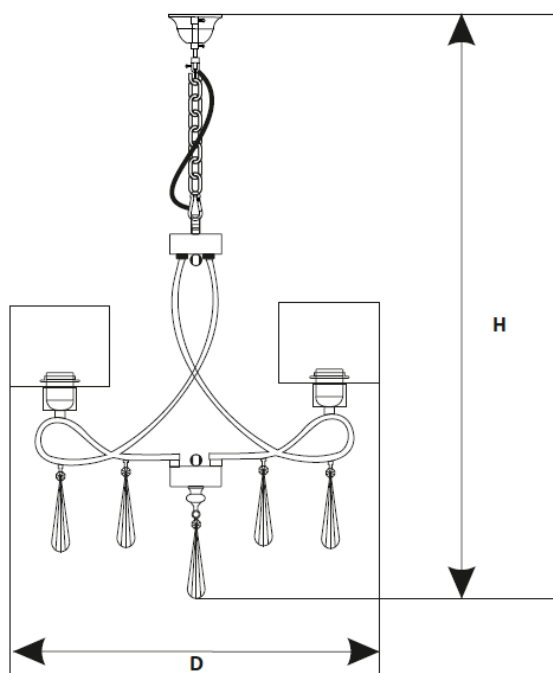

ELMARK[®]

The Brand of Electricity

LILLY SERIES

GENERAL INFORMATION »

- ∴ Nominal voltage: 230V / 50-60Hz
- ∴ Colour: Chrome
- ∴ Lamp holder: E27
- ∴ Material: Metal with crystal and fabric shade
- ∴ Protection against dust and moisture: IP40

AREAS OF APPLICATION »

- ∴ Residential Buildings
- ∴ Commercial Buildings
- ∴ Hotels
- ∴ Restaurants

PRODUCT DETAILS »

Catalogue number	Description	Colour	Lamp holder
55LILLY3	Chandelier	Chrome	3 x E27
955LILLY5	Chandelier	Chrome	5 x E27
955LILLY1W	Wall lamp	Chrome	1 x E27
955LILLY1T	Table lamp	Chrome	1 x E27
955LILLY1F	Floor lamp	Chrome	1 x E27

DIMENSIONS »

Catalogue number	Diameter (mm)	Height (mm)
55LILLY3	550	540
955LILLY5	650	590

TECHNICAL SPECIFICATION SHEET

ELMARK[®]

The Brand of Electricity

Catalogue number	Length (mm)	Height (mm)
955LILLY1W	220	330